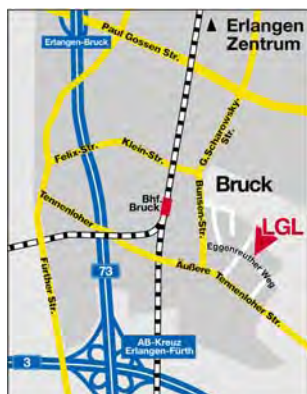

How to find the LGL:

Eggenreuther Weg 43
91058 Erlangen

Tel.: 09131 6808-0

Fax: 09131 6808-2102

E-Mail: Poststelle@lgl.bayern.de
<http://www.lgl.bayern.de>

Coming from motorway **A3** direction Würzburg

- **A3** until motorway junction Fürth-Erlangen, exit **Coburg/Bamberg** and
- drive on **A73** (Frankenschnellweg) as far as exit **Erlangen-Bruck**.
- After that, turn right into **Paul-Gossen-Straße**.
- At 2nd traffic light turn right into **Äußere Brucker Straße** and at the next traffic light left into **Langenfeldstraße**.
- Continue straight until the T-crossing and turn to the left in **Felix-Klein-Straße**.
- Again continue straight until the T-crossing and turn right onto **Bunsenstraße**.
- At the next traffic light turn left into **Eggenreuther Weg**.
- After about 500 m **LGL** is located on the left side.

Coming from motorway **A73** direction Nürnberg/Fürth:

- **A73** until exit **Eltersdorf**,
- turn to the right in direction of Erlangen and
- after about 1 km in Eltersdorf in front of the church turn off right (sign: **Gewerbegebiet Eltersdorf-Ost**).
- After about 2 km at the **traffic light** turn to the left and
- after the sign **Erlangen/Stadtteil Bruck** turn right at the 2nd street onto **Lilienthalstraße**.
- After about 200 m **LGL** is located at the right side.

Coming from motorway **A73** direction Bamberg:

- **A73** until exit **Erlangen/Bruck**.
- Further on like it is written at „Coming from direction Würzburg“.

Coming from motorway **A3** direction München

- **A3** until exit **Erlangen-Tennenlohe** and then onto **B4/Äußere Nürnberger Straße**.
- Continue straight until **2nd exit Tennenlohe-West/Erlangen-Ost, Gräfenberg, Universitätsgelände Süd**.
- Continue straight until you see a „stop“-traffic sign, where you have to turn right.
- Please follow the street for about 1,5 km to the next traffic light.
- At the traffic light turn right into **Äußere Tennenloher Straße** and
- after the sign **Erlangen/Stadtteil Bruck** turn right at the 2nd street into **Lilienthalstraße**.
- After about 200 m **LGL** is located at the right side.

Coming from **B4** direction Nürnberg:

- Drive from **Plärrer** in direction **Erlangen**,
- go straight along on **Bucher Straße, Äußere Bucher Straße** and **Erlanger Straße**.
- At **Tennenlohe** drive over the motorway **A3**,
- and leave the street at **2nd exit Tennenlohe-West/Erlangen-Ost, Gräfenberg, Universitätsgelände Süd**.
- Continue as per the above instructions: „Coming from direction München“